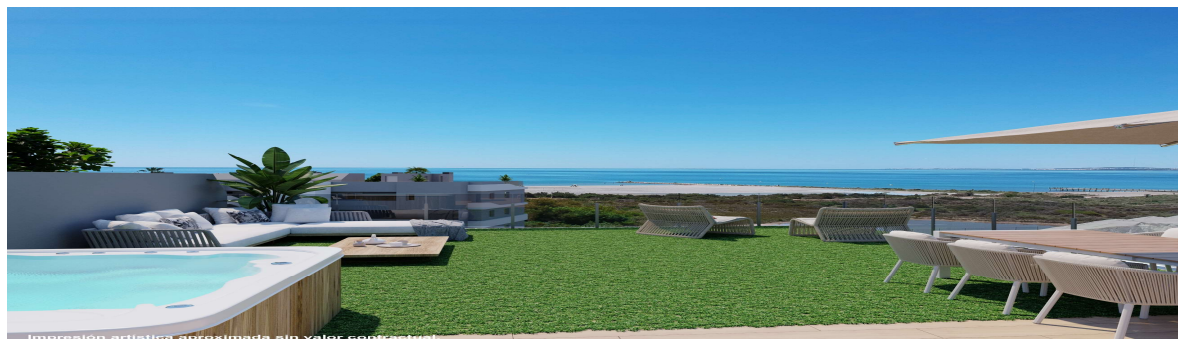

Block 1: Storages

Storage nº	Surface	Price
1	3,65 m²	SOLD
2	3,65 m²	SOLD
3	3,65 m²	SOLD
4	3,65 m²	€ 7.000,00
5	3,65 m²	€ 7.000,00
6	3,64 m²	€ 7.000,00
7	3,65 m²	€ 7.000,00
8	3,65 m²	€ 7.000,00
9	3,63 m²	SOLD
10	4,72 m²	SOLD
11	3,33 m²	€ 6.500,00
12	3,57 m²	€ 7.000,00

Storage nº	Surface	Price
13	3,56 m²	€ 7.000,00
14	3,57 m²	SOLD
15	3,57 m²	SOLD
16	3,57 m²	SOLD
17	3,57 m²	SOLD
18	3,57 m²	SOLD
19	3,57 m²	SOLD
20	4,28 m²	SOLD
21	3,05 m²	€ 6.000,00
22	3,42 m²	€ 6.500,00
23	3,34 m²	€ 6.500,00
24	3,57 m²	SOLD

Storage nº	Surface	Price
25	3,47 m²	€ 6.500,00
26	3,32 m²	€ 6.500,00
27	4,19 m²	SOLD
28	3,19 m²	€ 6.000,00
29	3,24 m²	SOLD
30	3,24 m²	€ 6.000,00
31	3,19 m²	€ 6.000,00
32	3,24 m²	SOLD
33	3,20 m²	€ 6.000,00
34	3,24 m²	SOLD
35	3,24 m²	€ 6.000,00
36	3,24 m²	€ 6.000,00